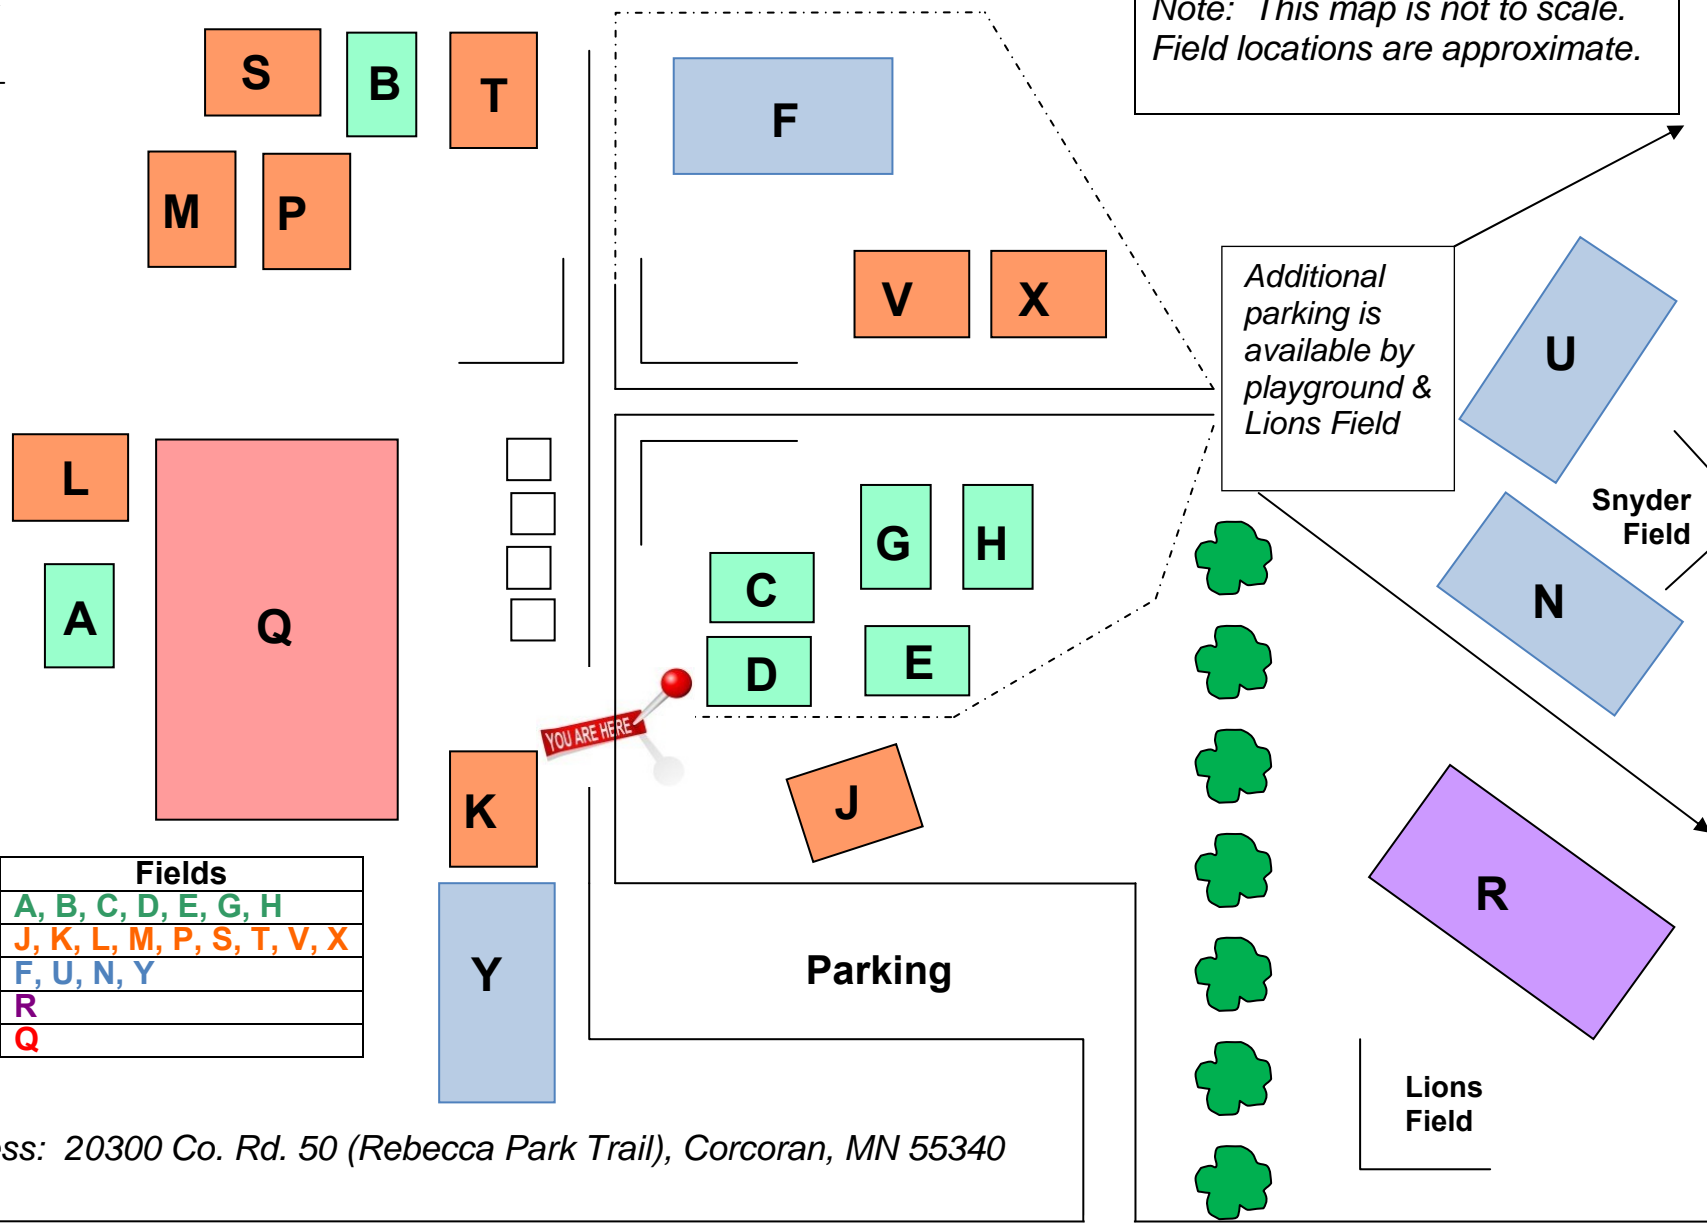

Corcoran Soccer Association—2018 Field Map

Division	Fields
U06	A, B, C, D, E, G, H
U08	J, K, L, M, P, S, T, V, X
U10	F, U, N, Y
U12	R
U14	Q

Team Shirt Colors

U6 #	COLOR
1	Safety Green
2	Safety Orange
3	Red
4	Royal Blue
5	Kelly Green
6	Lime Green
7	Jade
8	Safety Pink
9	Gold
10	Purple
11	Maroon
12	Sports Grey
13	Daisy
14	Orange

U10 #	COLOR
1	Jade
2	Carolina Blue
3	Safety Orange
4	Safety Green
5	Purple
6	Lime Green
7	Gold
8	Kelly Green

U12 Team	Color
scramble	Red

U14 Team	Color
scramble	Silver

U8 #	COLOR
1	Charcoal
2	Purple
3	Gold
4	Carolina Blue
5	Safety Orange
6	Red
7	Kelly Green
8	Lime Green
9	Safety Pink
10	Safety Green
11	Royal Blue
12	Daisy
13	Sky Blue
14	Sports Grey
15	Orange
16	Sapphire
17	Maroon
18	Jade

Address: 20300 Co. Rd. 50 (Rebecca Park Trail), Corcoran, MN 55340

County Road 50 (Rebecca Park Trail)