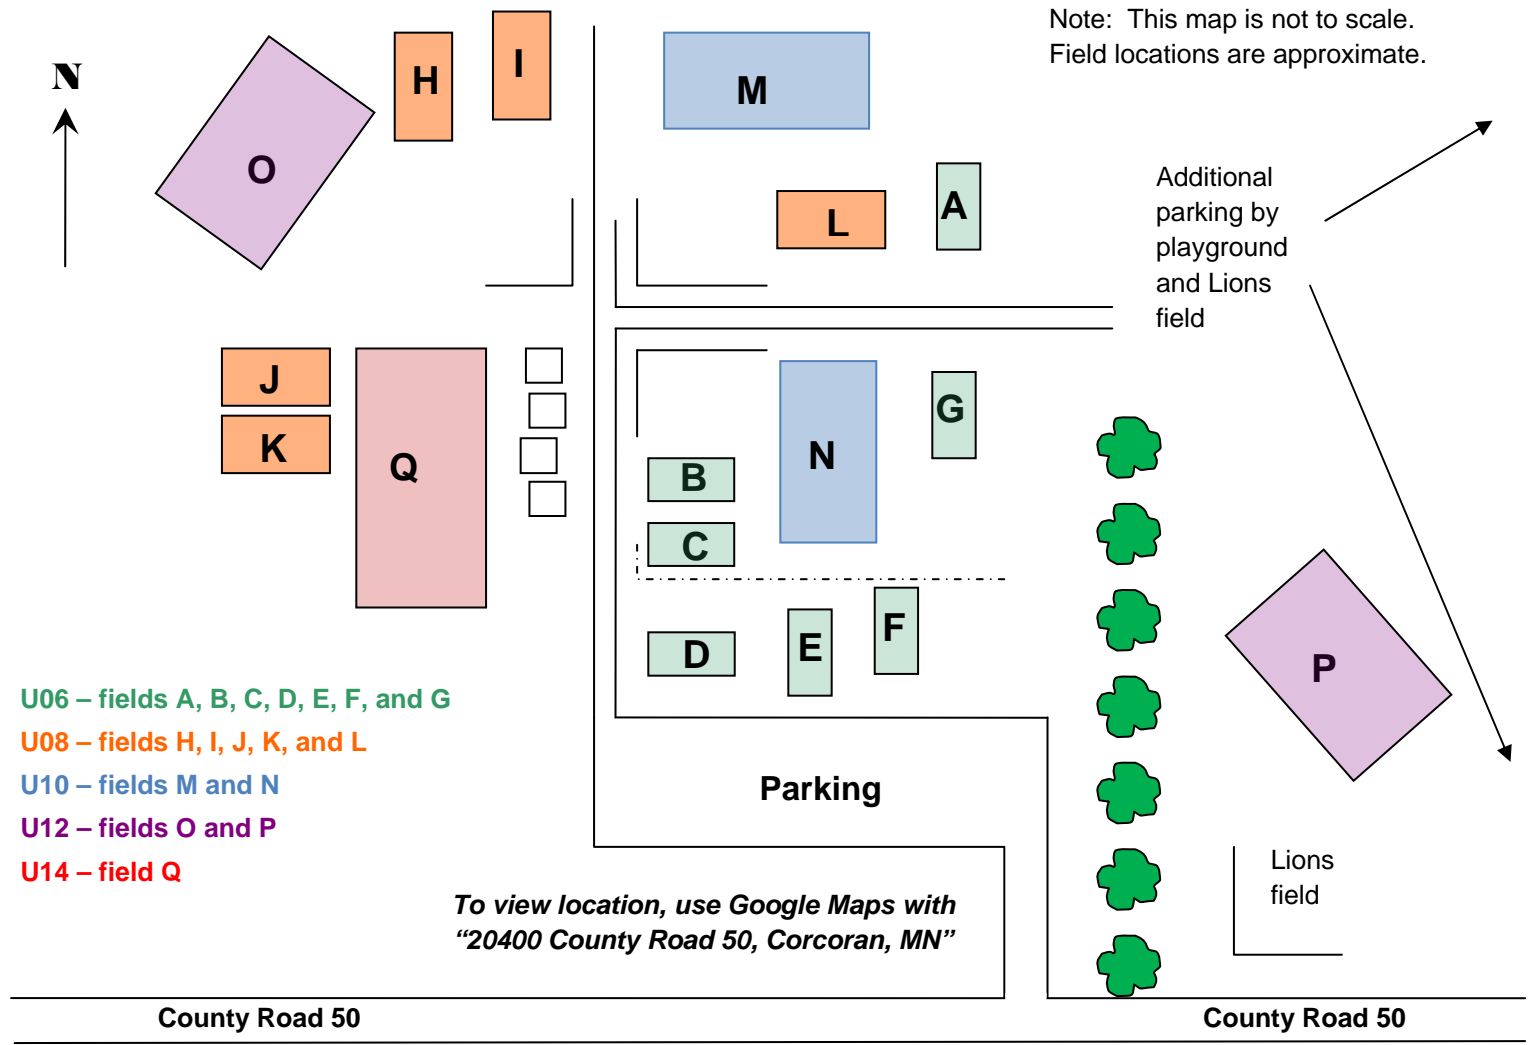

T-Shirt Colors

U06 (ages 5-6)

Team	T-shirt Color
1	Lime Green
2	Yellow
3	Light Blue
4	Gold
5	Red
6	Royal Blue
7	Purple
8	Sports Grey
9	Kelly Green
10	Ash Grey
11	Sapphire
12	Orange
13	Tan
14	Charcoal

U08 (ages 7-8)

Team	T-shirt Color
1	Yellow
2	Red
3	Sports Grey
4	Medium Blue
5	Lime Green
6	Orange
7	Sky Blue
8	Kelly Green
9	Purple
10	Sapphire

U10 (ages 9-10)

Team	T-shirt Color
1	Light Blue
2	Royal Blue
3	Orange
4	Lime Green

U12 (ages 11-12)

Team	T-shirt Color
1	Sapphire
2	Royal Blue
3	Sports Grey
4	Red

U14 (ages 13-14)

Team	T-shirt Color
1	Sports Grey

Corcoran Soccer Association—2011 Field Map

U06 – fields A, B, C, D, E, F, and G

U08 – fields H, I, J, K, and L

U10 – fields M and N

U12 – fields O and P

U14 – field Q